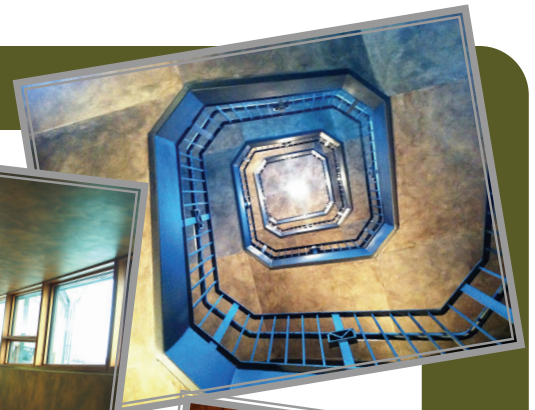

Oxidized Metallic

Klondike™ delivers a unique, washable painted surface unlike any other. Easily applied by brush or trowel, Klondike provides a statement that is absolutely elegant and bold.

Stone Veneer directly applied to wallboard