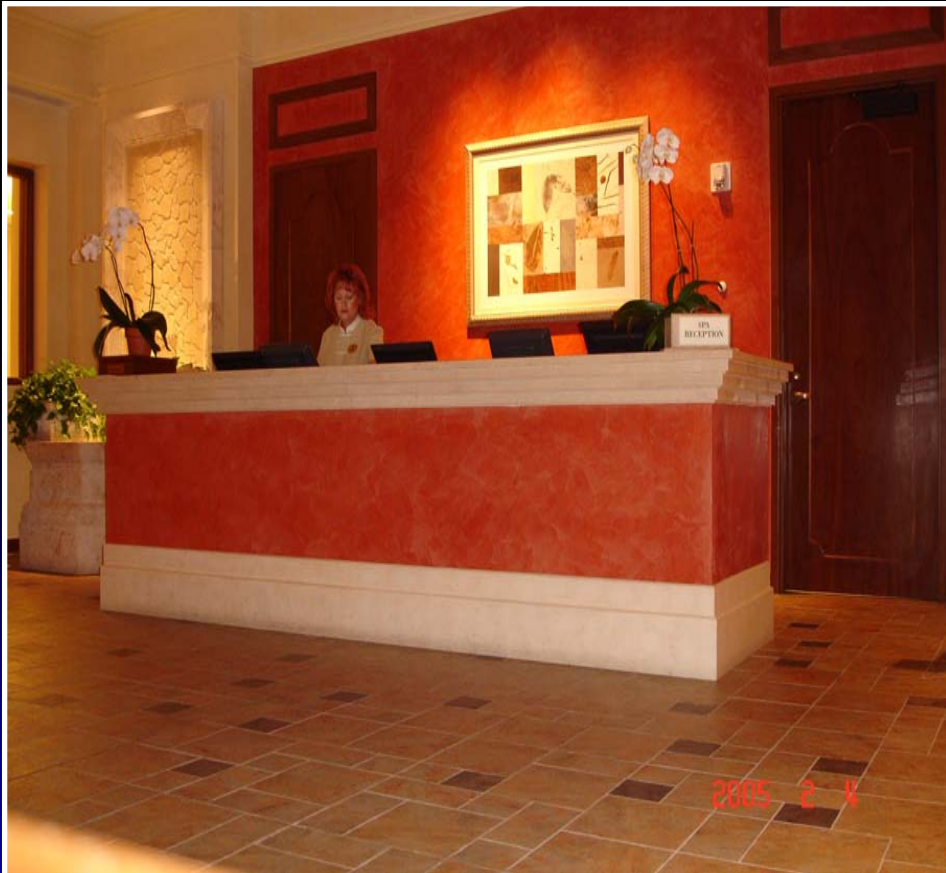

Marriott Marco Island – Spa Area – note decorative stenciling