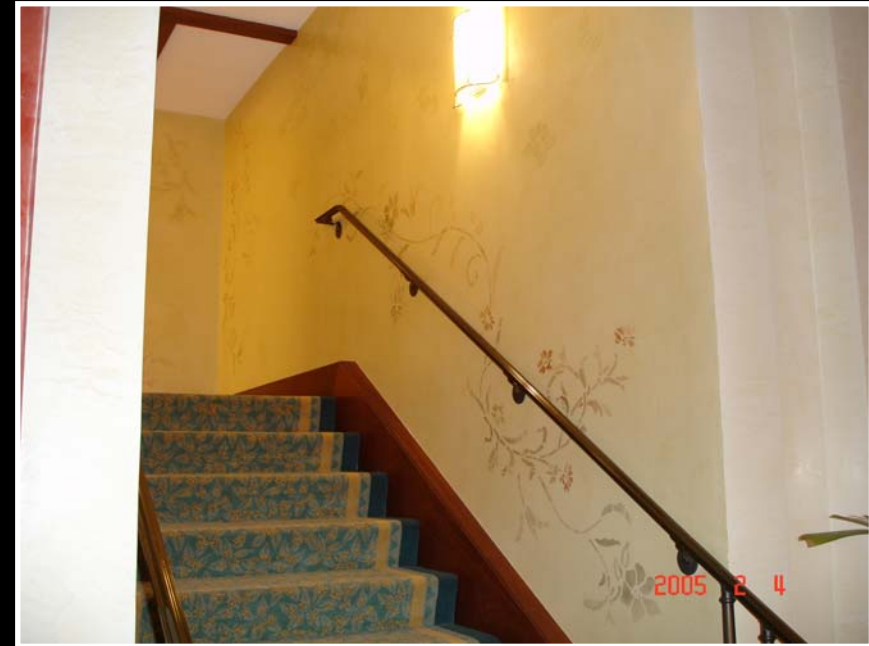

Marriott Marco Island – Spa Area – note decorative stenciling