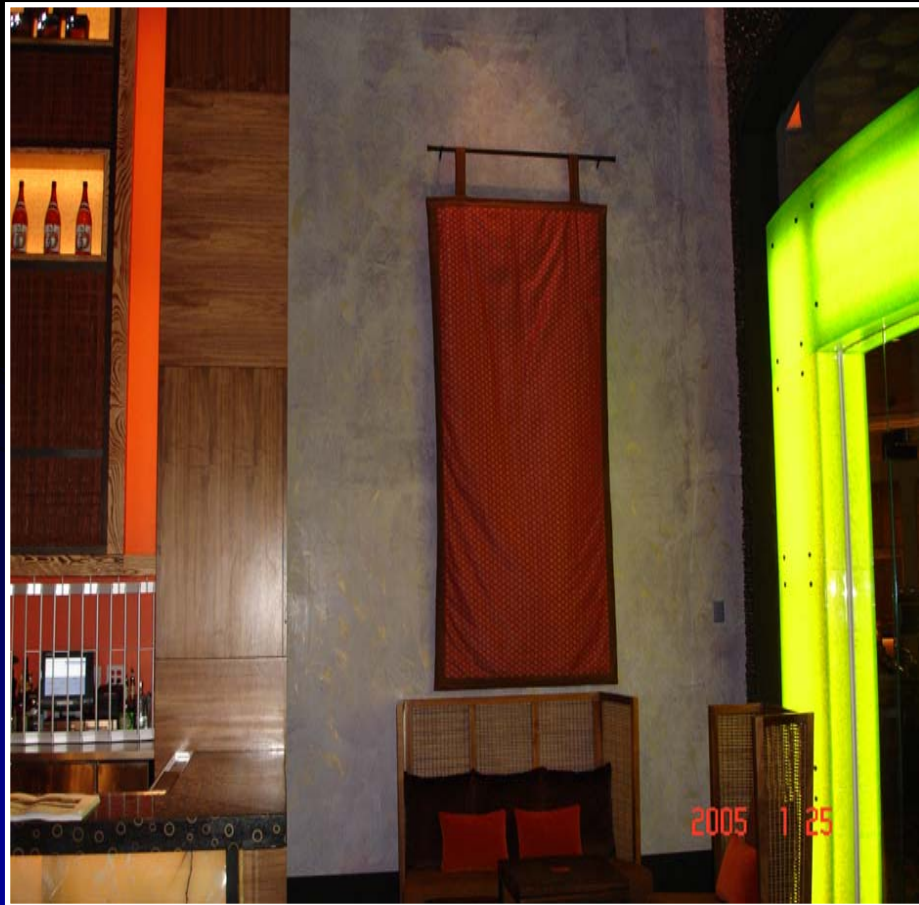

Optional gold & silver metallic glazes

Nobu Restaurant at the Atlantis in Bahamas
and Showroom in Sarasota