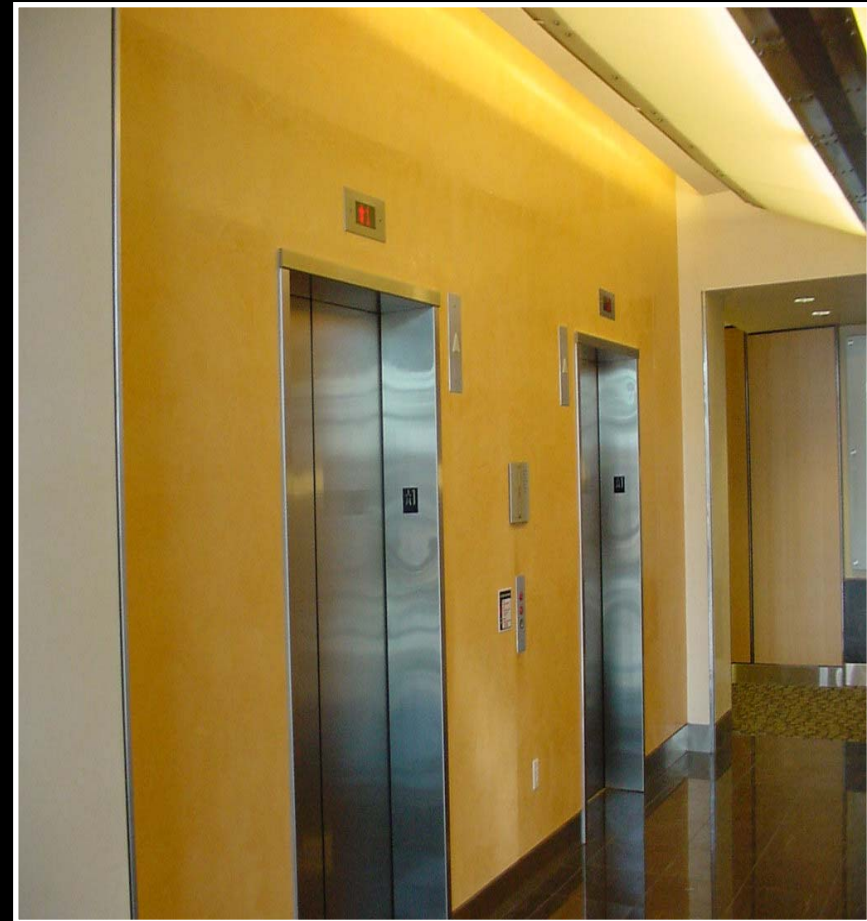

Spatula Stuhhi® Venetian Plaster

An Elegant & Practical Wall Finish

Venetian Plaster – appropriate for residential and commercial

Custom multi tone effect and building lobby at right

Nevada Cancer Center (r)

Bin 119 Wine Bar in Billings, and Mandarin Oriental Hotel

University building (I) in process, artisan showing off his high polish Spatula Stuhhi

More Corporate Interiors

Boston

Mercedes of Tampa

Customer Service area and main showroom wall