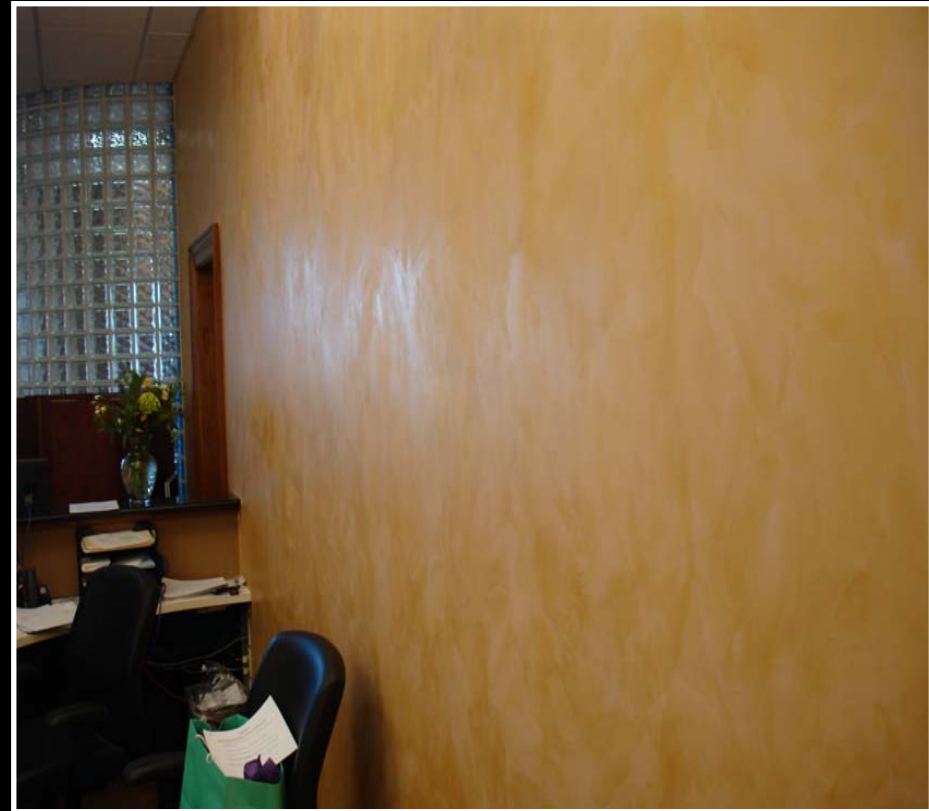

Spatula Stuhhi® Venetian Plaster

An Elegant & Practical Wall Finish

Venetian Plaster – appropriate for residential and commercial

Custom multi tone effect and building lobby at right

Nevada Cancer Center (r)

Bin 119 Wine Bar in Billings, and Mandarin Oriental Hotel

University building (I) in process, artisan showing off his high polish Spatula Stuhhi

More Corporate Interiors

Boston

Mercedes of Tampa

Customer Service area and main showroom wall