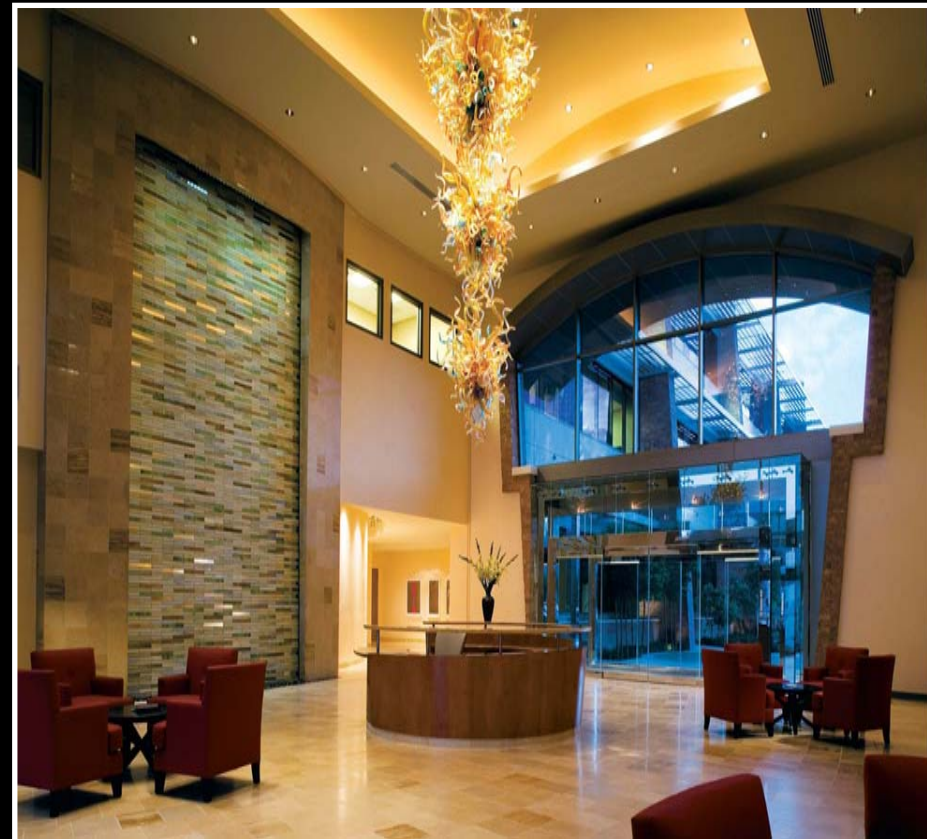

Spatula Stuhhi® Venetian Plaster

An Elegant & Practical Wall Finish

Venetian Plaster – appropriate for residential and commercial

Custom multi tone effect and building lobby at right

Nevada Cancer Center (r)

More residential

Meets LEED 4.2 Low Voc Criteria (below 50g/l)

Amerivest Securities at left, Biltmore Spa at right

Marriott Marco Island – Spa Area – note decorative stenciling

Custom effects for Georgia – Pacific Corporate HQ, lobby of the Electric Building in Jackson, MS

Bin 119 Wine Bar in Billings, and Mandarin Oriental Hotel

University building (I) in process, artisan showing off his high polish Spatula Stuhhi

More Corporate Interiors

Boston

Mercedes of Tampa

Customer Service area and main showroom wall